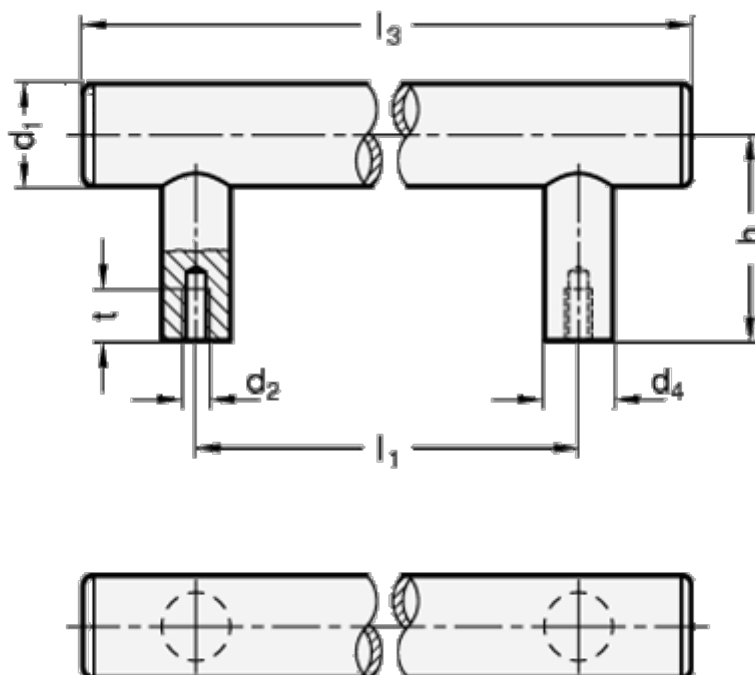

Article number: 20666530M8500K

Description: E+G St. steel tubular handle GN 666.5-30-M8-500-K
K - with plastic cover cap, mountet from the back

Measures

d1	= 30
d2	= M8
d4	= 20
h	= 60
l1 +/-0.5	= 500
l3	= 565
l4	= 15
t min	= 15